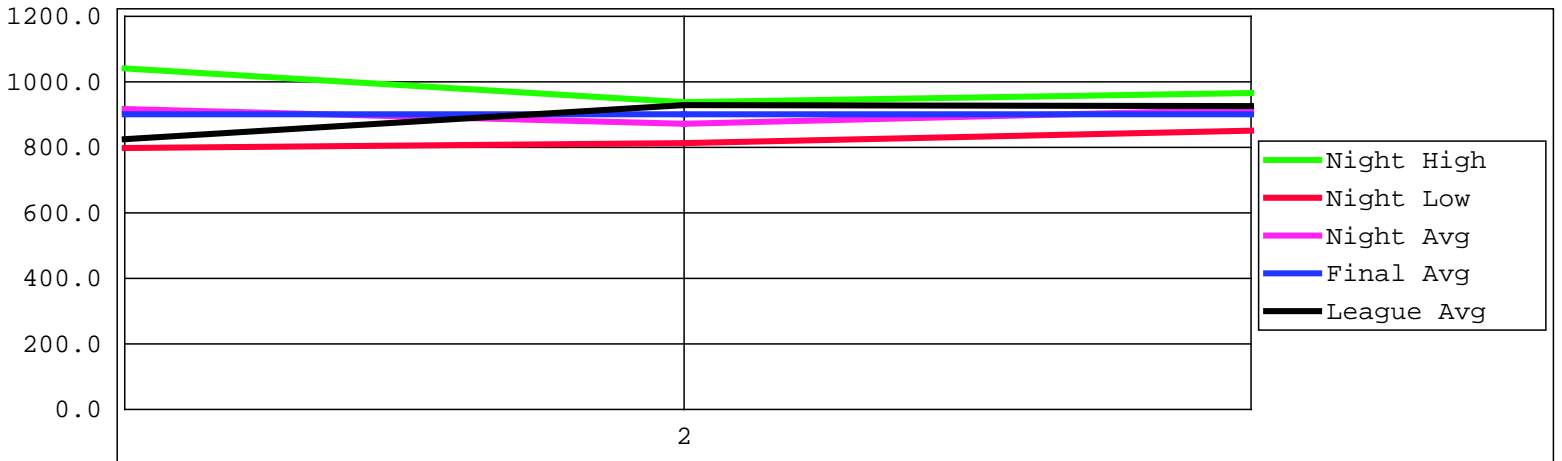

Anita's Team