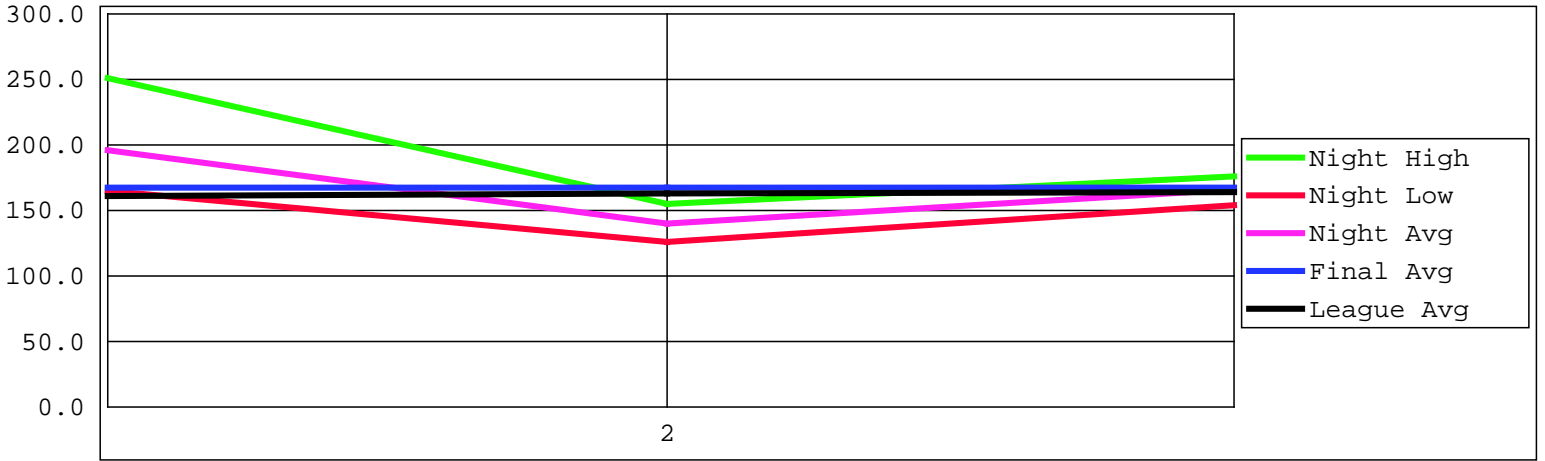

Wilk, Theresa