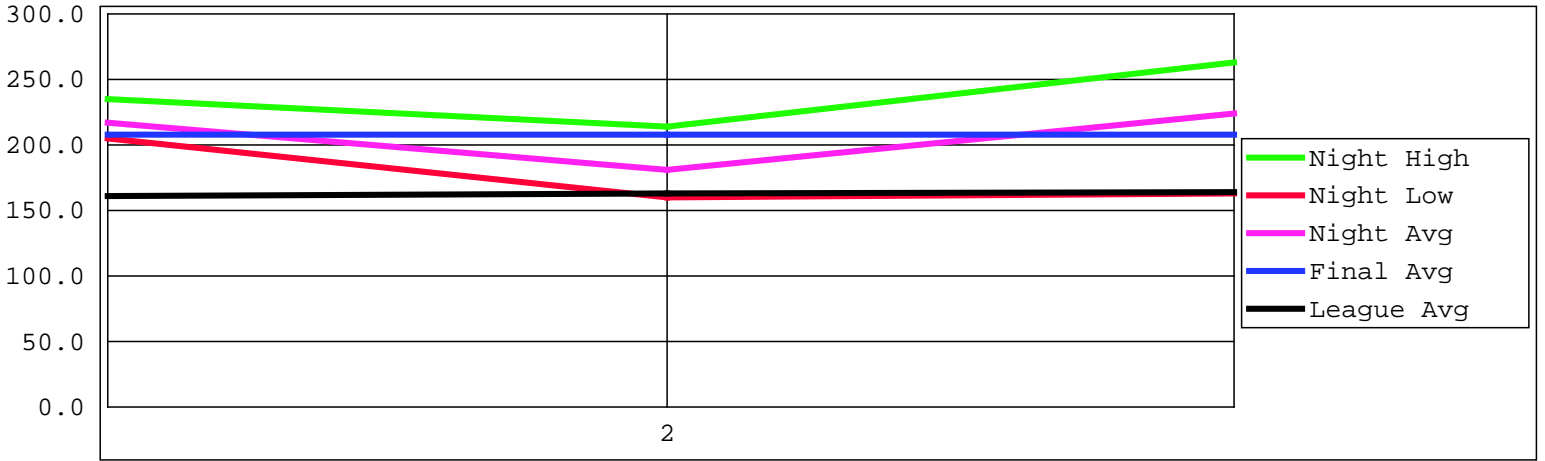

Martel, Pauline