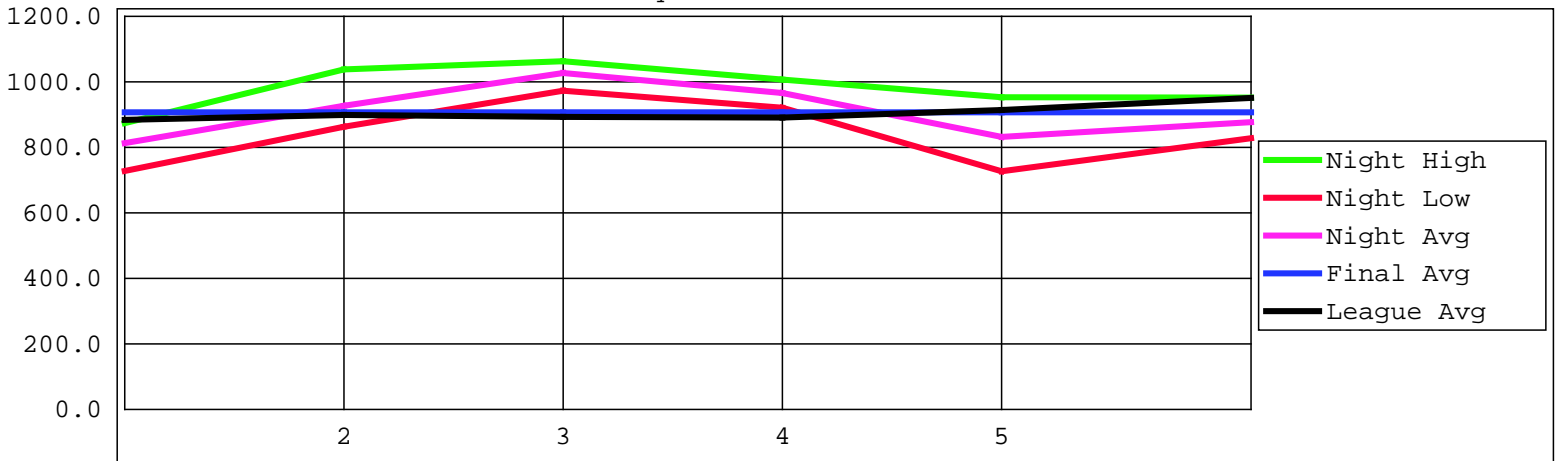

Trudy McKinnon's Team