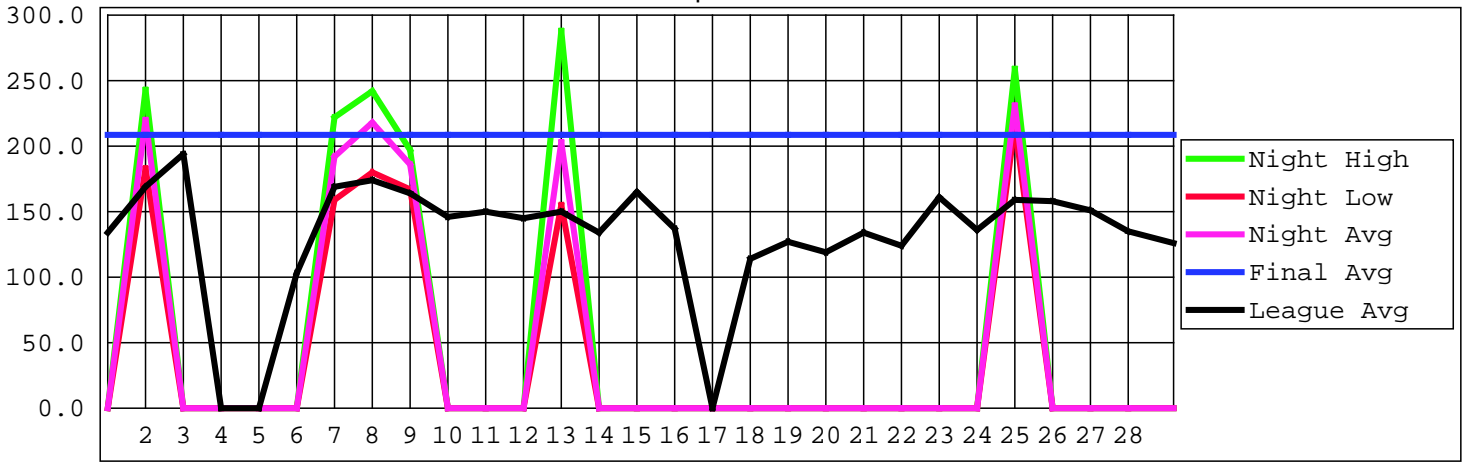

Mary Gargul

VS Spare Bowlers