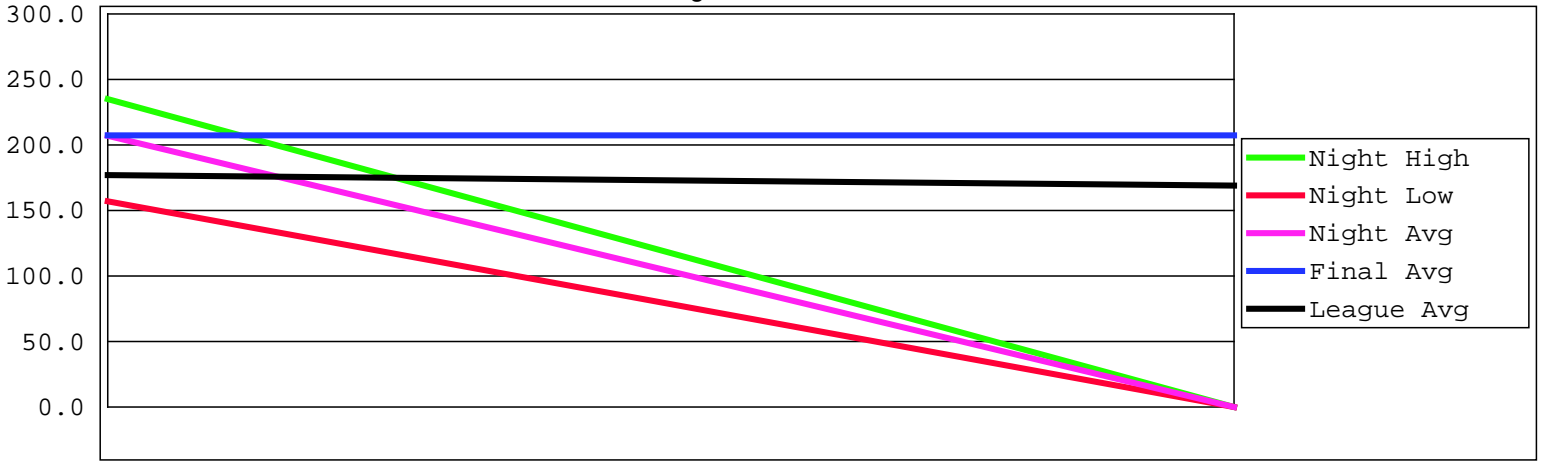

Holtgreve, Karen