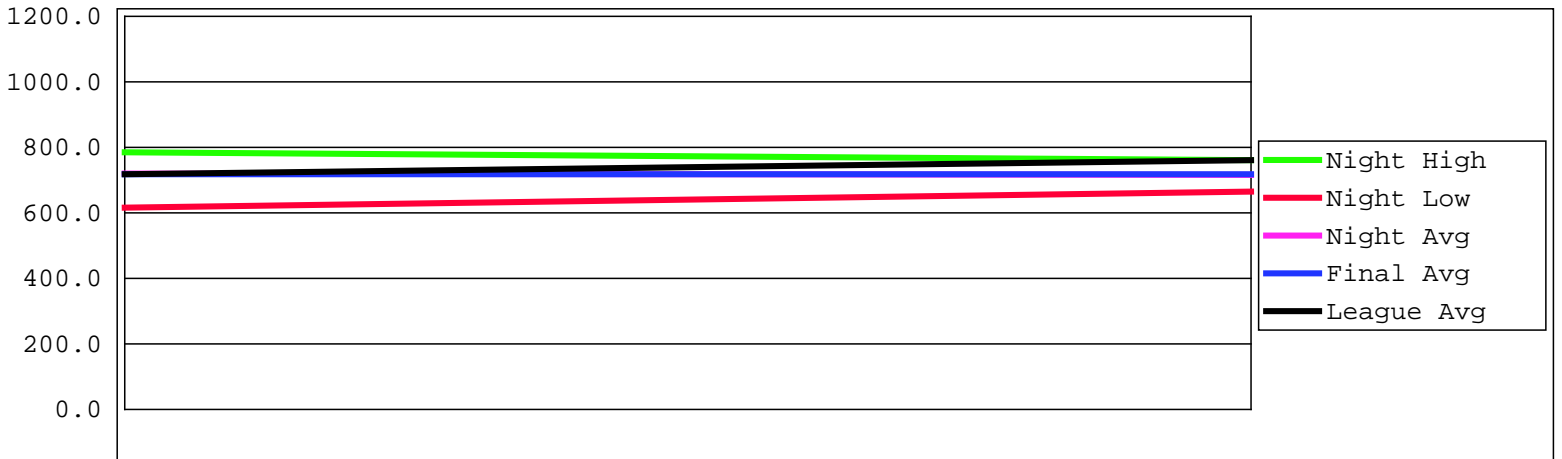

Karen's Team